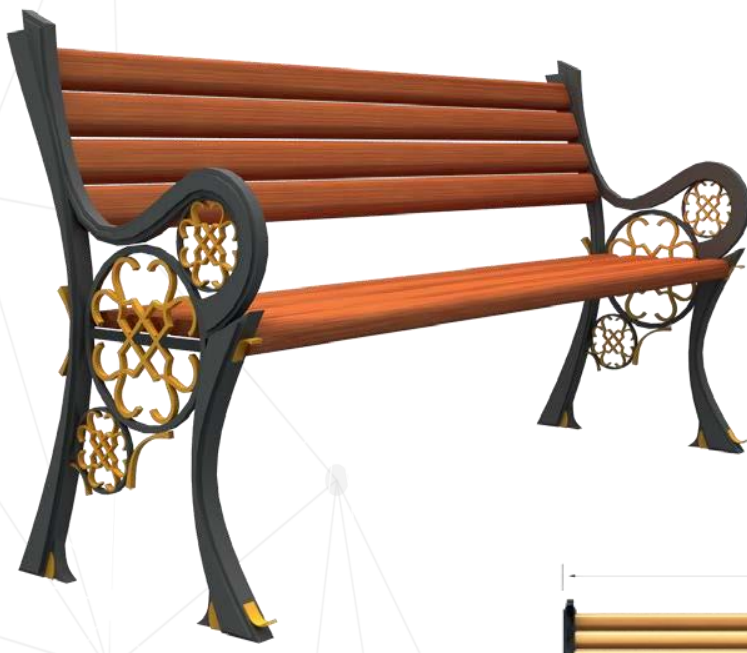

SNR 23 174

SNR TARGET

ALL COLORS

230 V.
50 Hz.

IP 55

LED MODULE
20W/45W

E27 LED

G12 HQI-T
150W

E27 SON-T
70W

E27 HQL
160W