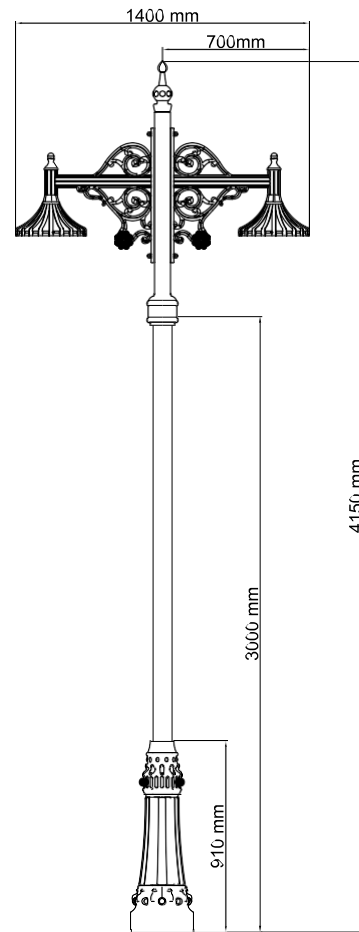

ALL COLORS

230 V.
50 Hz.

IP 55

LED MODULE
20W/45W

E27 LED

G12 HQI-T
150W

E27 SON-T
70W

E27 HQL
160W