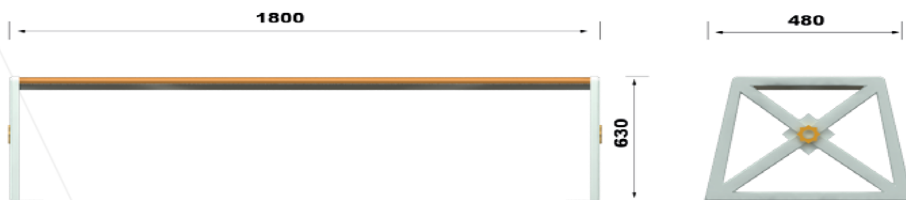

SNR 23 178

SNR TARGET

ALL COLORS

230 V.
50 Hz.

IP 55

LED MODULE
20W/45W

E27 LED

G12 HQI-T
150W

E27 SON-T
70W

E27 HQL
160W