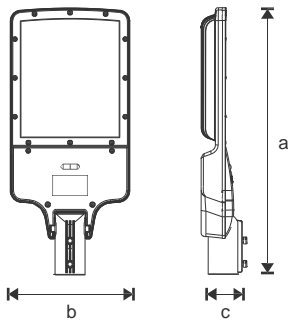

## Dimensions / Ölçüler

c b a  
Body dimensions : 630 x 280x 77mm  
Pack dimensions : 640 x 290 x 80mm  
: 8,5kg(with cooler wings)Weight