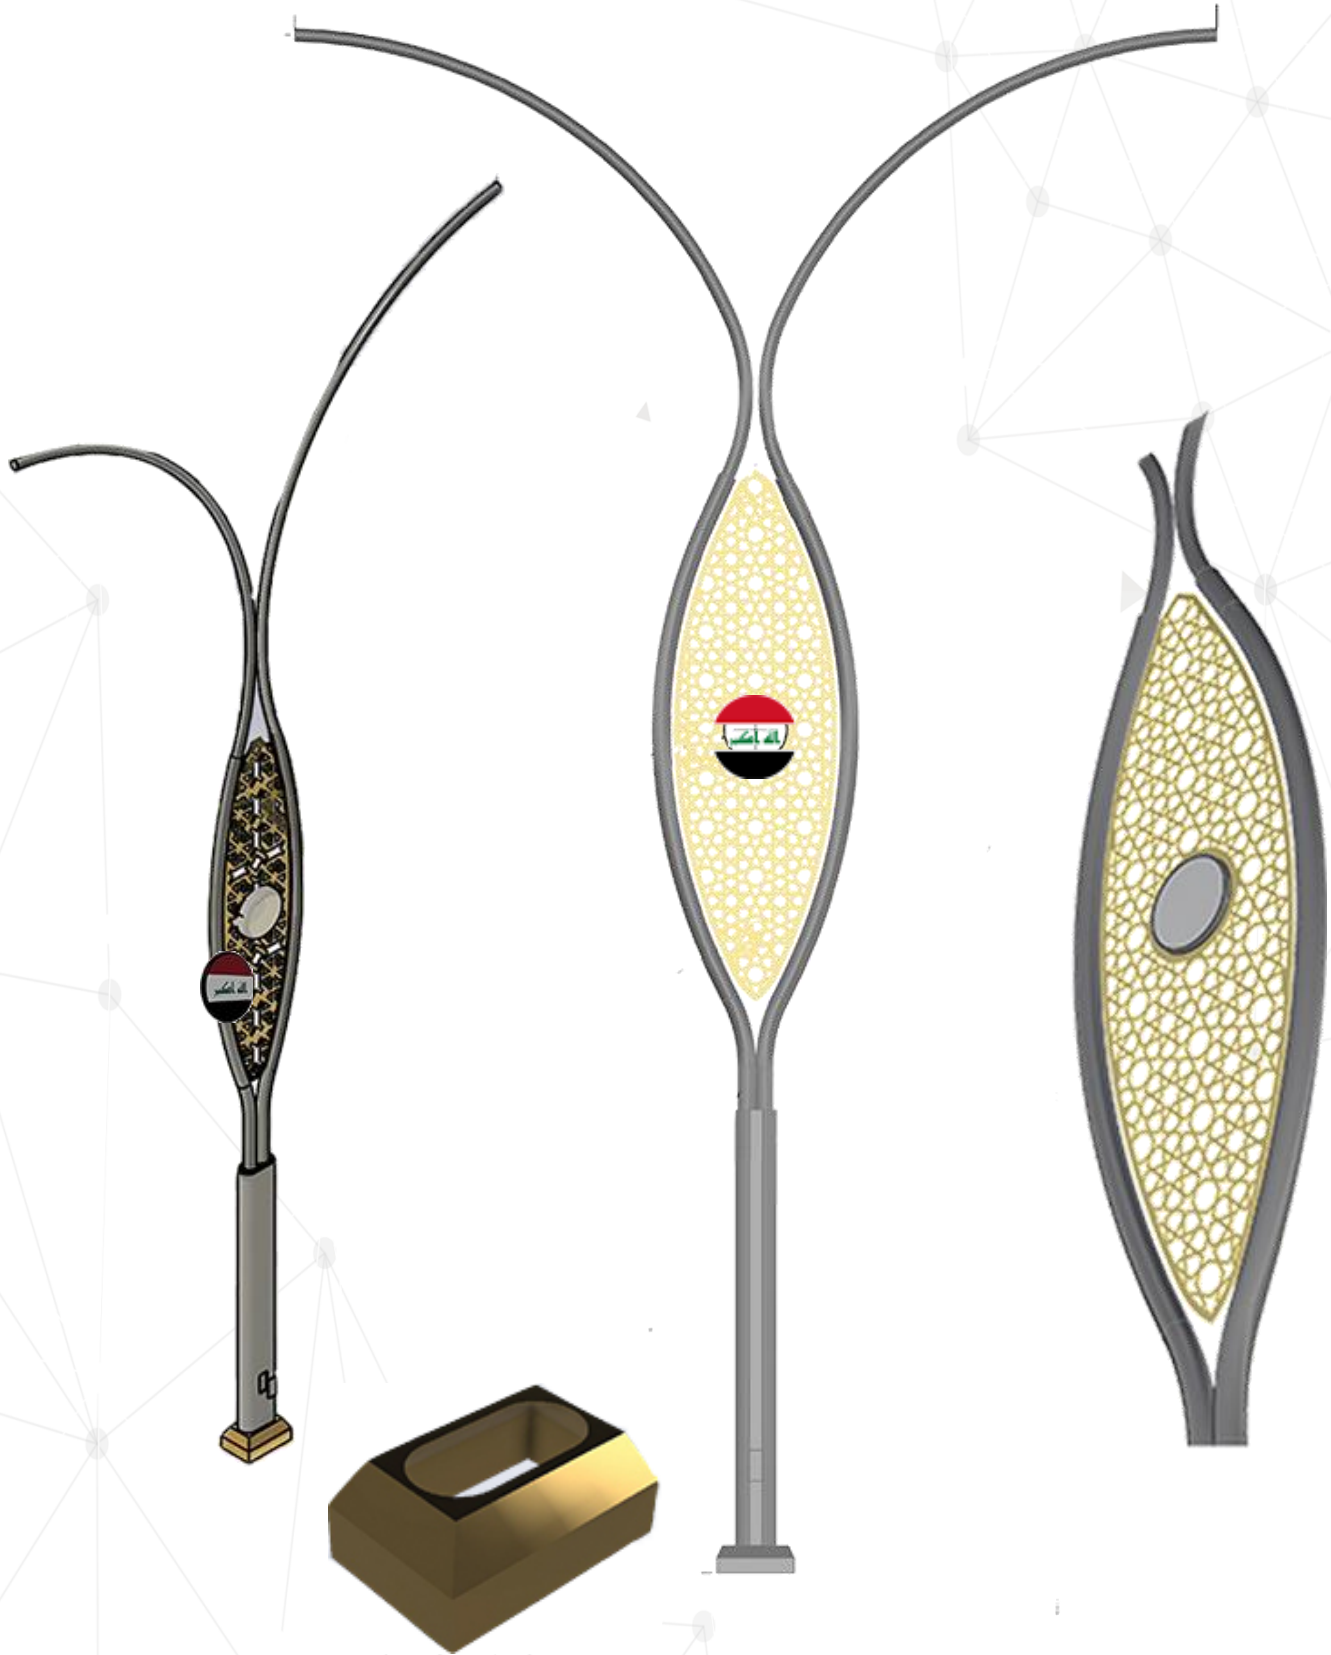

SNR 23 04

SNR TARGET

ALL COLORS

230 V.
50 Hz.

IP 55

LED MODULE
20W/45W

E27 LED

G12 HQI-T
150W

E27 SON-T
70W

E27 HQL
160W