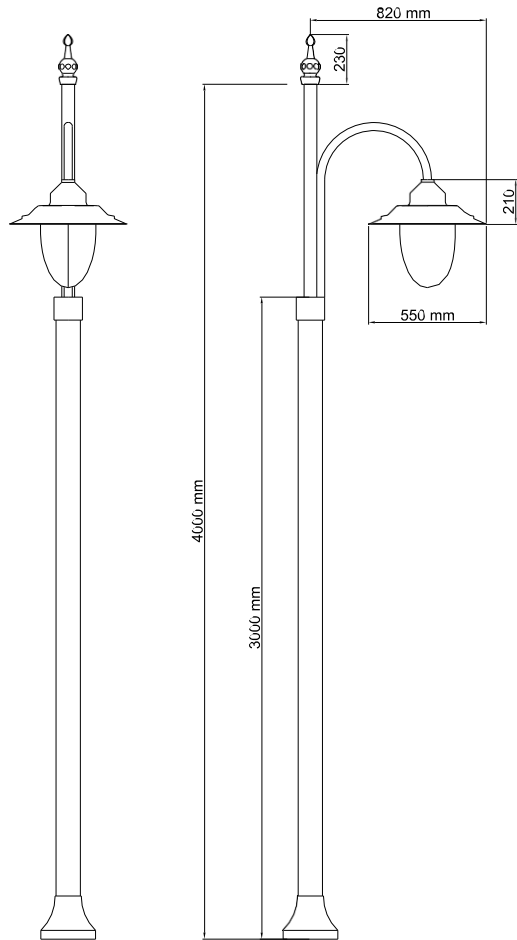

# SNR TARGET

CODE	LAMP	KELVIN / LUMEN
SNR53402	60W LED	3000K / 6900 lm

ALL COLORS

230 V.  
50 Hz.

IP 55

LED MODULE  
20W/45W

E27 LED

G12 HQI-T  
150W