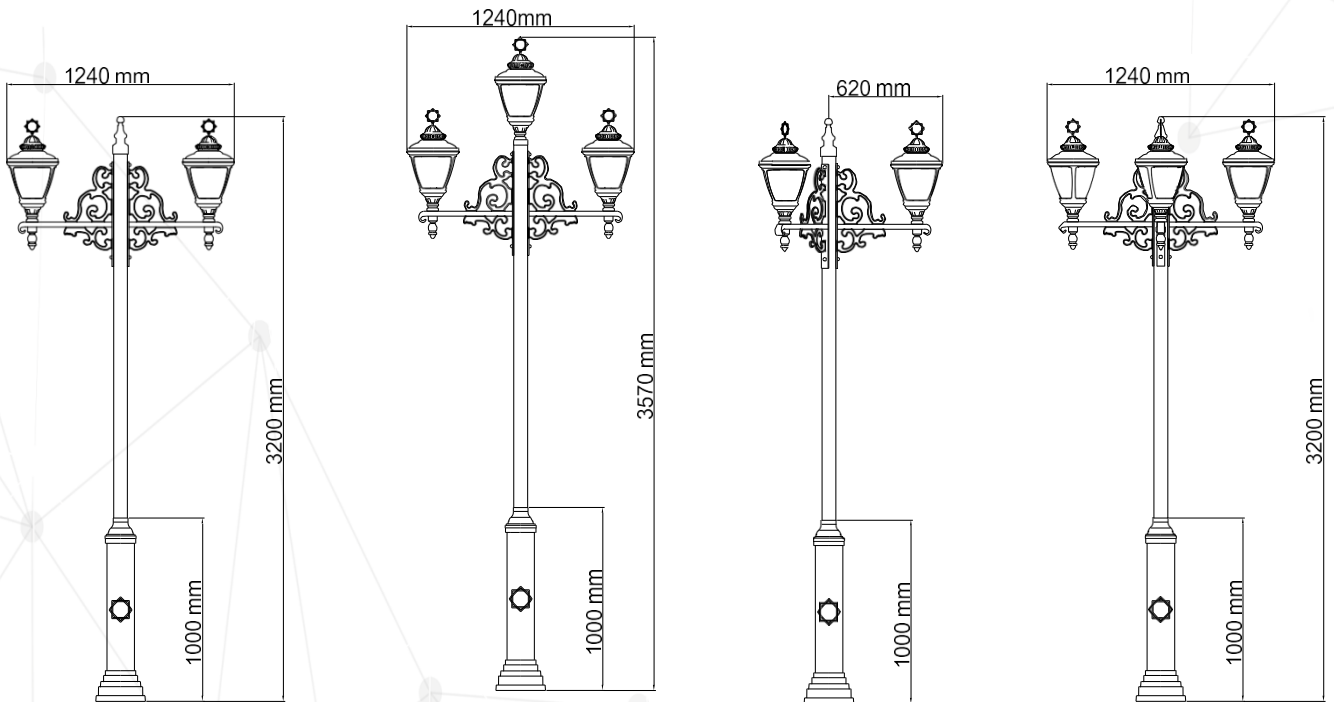

SNR 23 88

SNR TARGET

ALL COLORS

230 V.
50 Hz.

IP 55

LED MODULE
20W/45W

E27 LED

G12 HQI-T
150W

E27 SON-T
70W

E27 HQL
160W