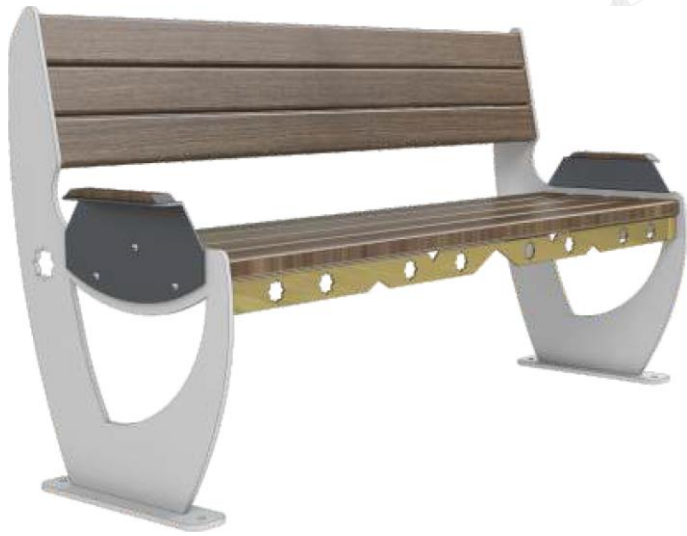

SNR 23 176

SNR TARGET

ALL COLORS

230 V.
50 Hz.

IP 55

LED MODULE
20W/45W

E27 LED

G12 HQI-T
150W

E27 SON-T
70W

E27 HQL
160W