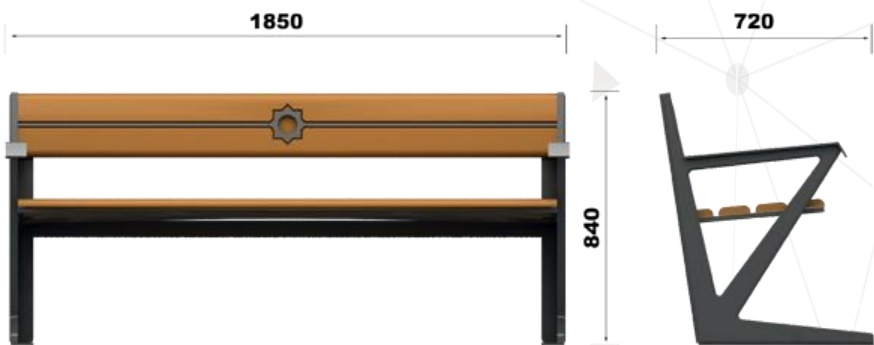

SNR 23 178

SNR TARGET

ALL COLORS

230 V.
50 Hz.

IP 55

LED MODULE
20W/45W

E27 LED

G12 HQI-T
150W

E27 SON-T
70W

E27 HQL
160W