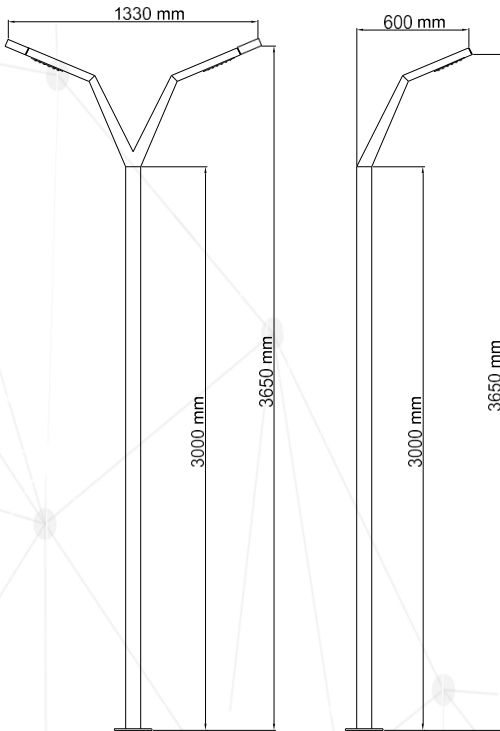

SNR 23 139

SNR TARGET

CODE	LAMP	KELVIN / LUMEN
SNR 80181	52W LED	3000K / 7176lm
SNR 80182	2x52W LED	3000K / 14352lm

ALL COLORS

230 V.
50 Hz.

IP 55

LED MODULE
20W/45W

E27 LED

G12 HQI-T
150W

E27 SON-T
70W

E27 HQL
160W