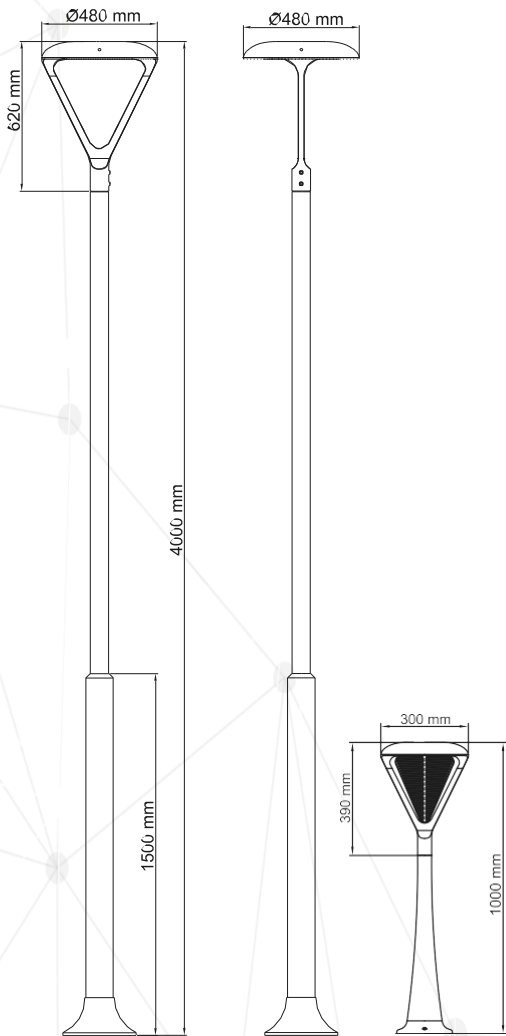

# SNR TARGET

CODE	LAMP	KELVIN / LUMEN
<b>Ozzy.45</b>	50W LED	3000K / 5175 lm
<b>Ozzy.70</b>	70W LED	3000K / 8050 lm

Ozzy Bollard

ALL COLORS

230 V.  
50 Hz.

IP 55

LED MODULE  
20W/45W

E27 LED