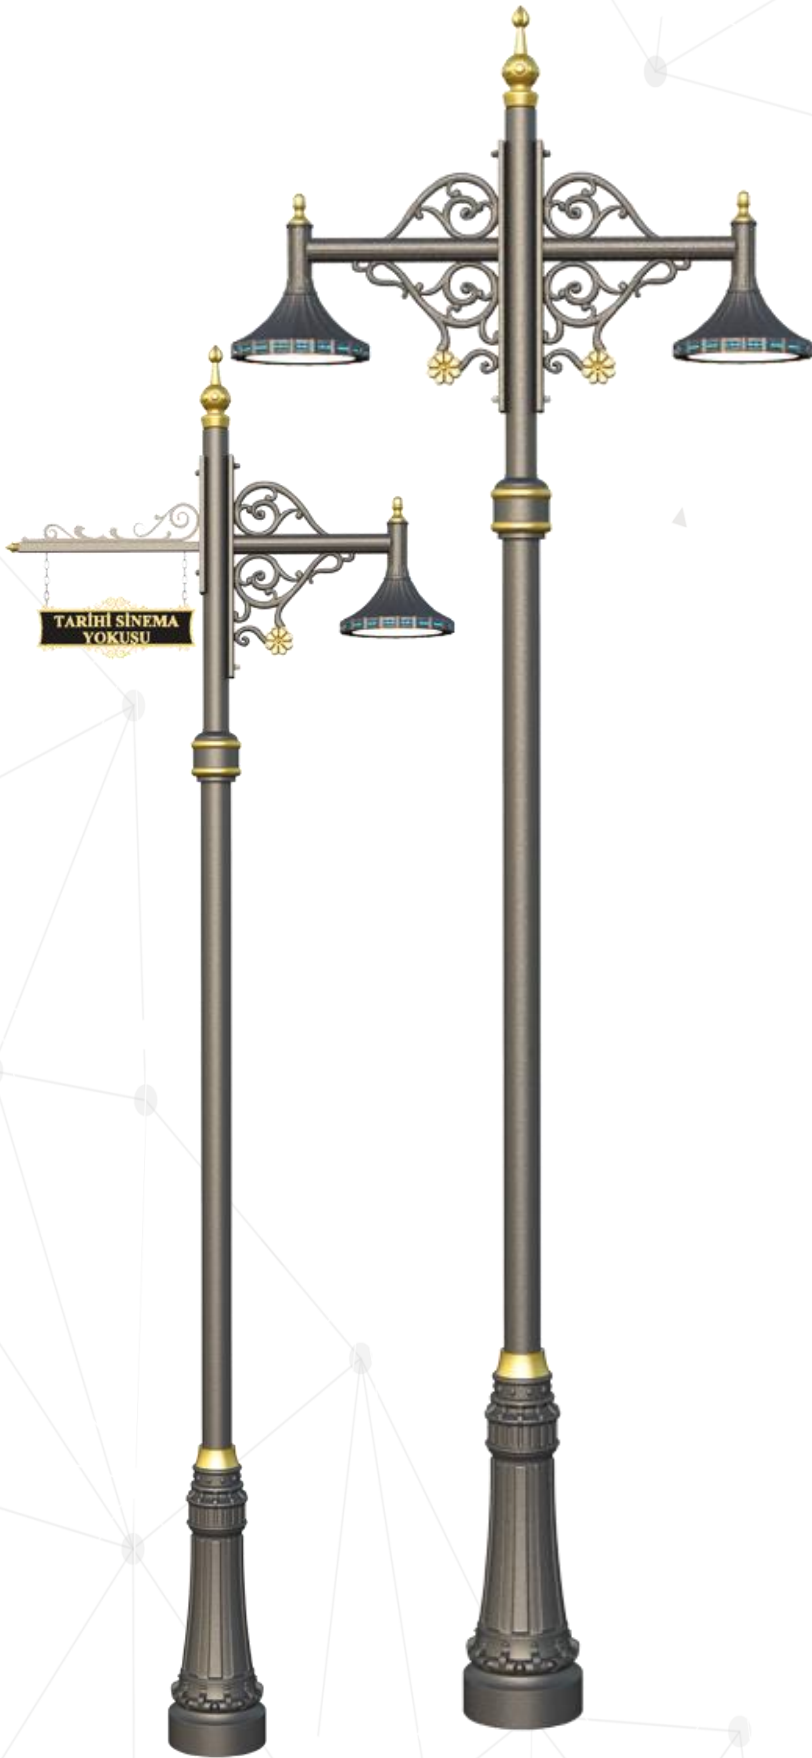

SNR 23 92

SNR TARGET

LAMP	CODE	KELVIN / LUMEN
SNR 60023.45	45W LED	3000K / 5175 lm
SNR 60024.45	2x45W LED	3000K / 13800 lm