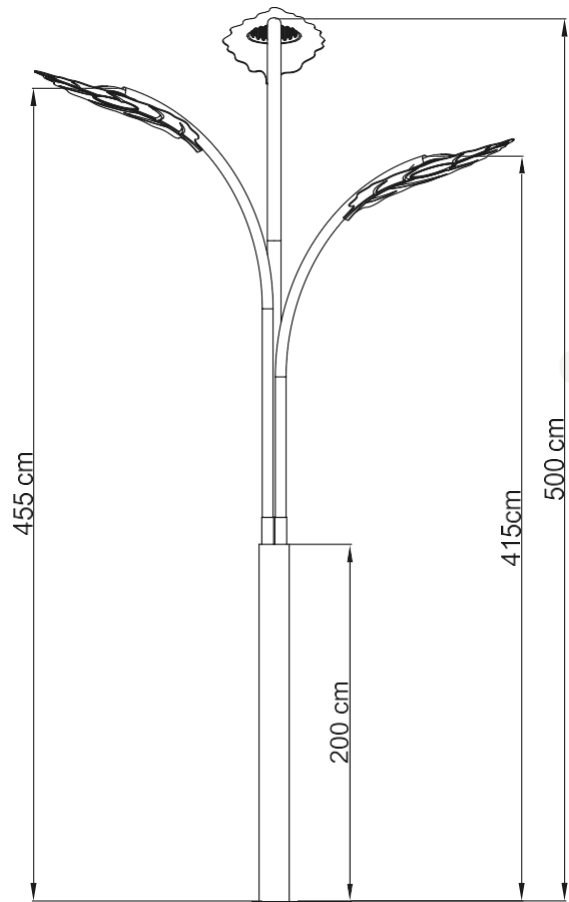

# SNR TARGET

CODE	LAMP	KELVIN / LUMEN
<b>Leaf-1.45</b>	45W LED	3000K / 5175 lm
<b>Leaf-1.60</b>	60W LED	3000K / 6900 lm

ALL COLORS

230 V.  
50 Hz.

IP 55

LED MODULE  
20W/45W

E27 LED

G12 HQI-T  
150W