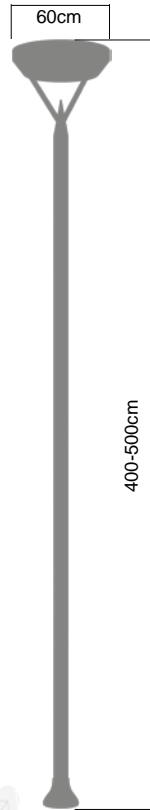

CODE	LAMP	KELVIN / LUMEN
SNR 0950	60W LED	3000K / 8580 lm